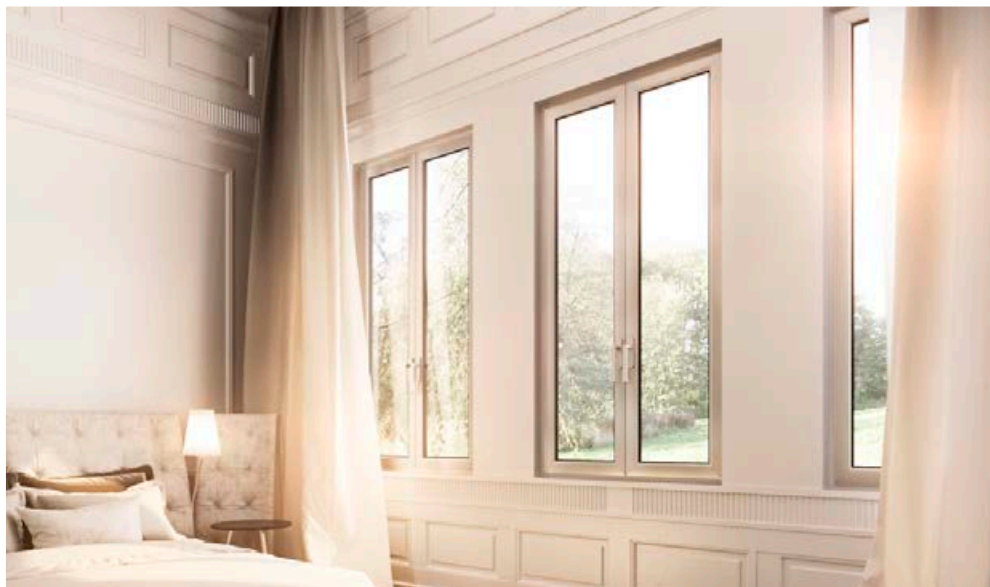

Η λειτουργικότητα, η ασφάλεια και η υψηλή αισθητική κάνουν τη σειρά αυτή ιδανική για κάθε ανοιγόμενο κούφωμα, καλύπτοντας πλήρως όλες τις ανάγκες του χώρου σας. Ανταποκρίνεται στην ανώτατη κλάση Ευρωπαϊκών προδιαγραφών ως προς την θερμομόνωση ($U_w=1.2-1.7 \text{ W}/(\text{m}^2\text{K})$), την ηχομόνωση, την ανεμοπίεση και την υδατοστεγανότητα. Προσφέρει επίσης κατασκευές με μινιμαλιστικό design υψηλής αισθητικής χάρη στο ειδικό σχεδιασμό κρυφού φύλλου που διαθέτει.

Functionality, safety and high taste make this series ideal for every opening frame, fulfilling successfully every need of your space. It meets the highest European thermal insulation class ($U_w = 1.2-1.7 \text{ W} / \text{m}^2\text{K}$), sound insulation, wind resistance, and waterproofing, while also offers modern minimal style appearance thanks to its special concealed sheet design.