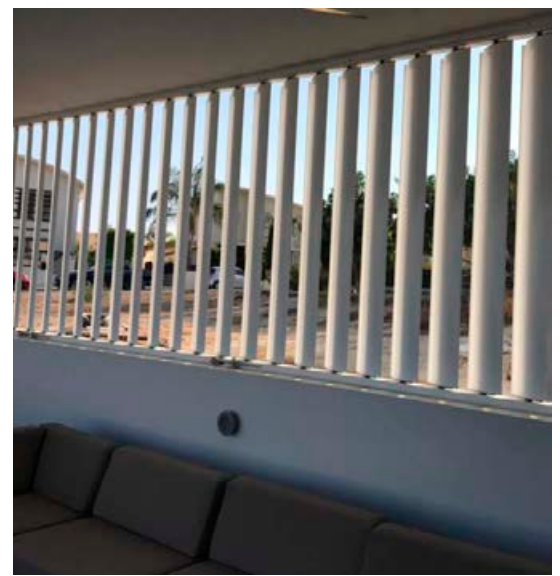

Η πέργολα αλουμινίου αποτελεί ένα ολοκληρωμένο σύστημα σκίασης το οποίο δίνει τη δυνατότητα προστασίας από την ηλιακή ακτινοβολία, για μια μοναδική σκίαση ιδιαίτερα τους καλοκαιρινούς μήνες, αλλά και τη δυνατότητα προστασίας από τη βροχή.

Ο πρωτοποριακός σχεδιασμός εναρμονίζεται πλήρως με κάθε αρχιτεκτονικό στυλ. Υπάρχει η δυνατότητα κατασκευής συστήματος πέργολας με σταθερές και κινητές περσίδες, με χρήση μοτέρ για κίνηση των περσυγίων, αλλά και χειροκίνητο μηχανισμό μανιβέλας για χειροκίνητη κίνηση.

The aluminum pergola is an integrated shading system that enables protection from sunlight, for a unique shade especially during the summer months, but also the possibility of rain protection. Pioneering design is fully in harmony with every architectural style.

It is possible to construct a pergola system with fixed and movable louvres, using a motor for blade movement, but also a manual crank mechanism for manual movement.